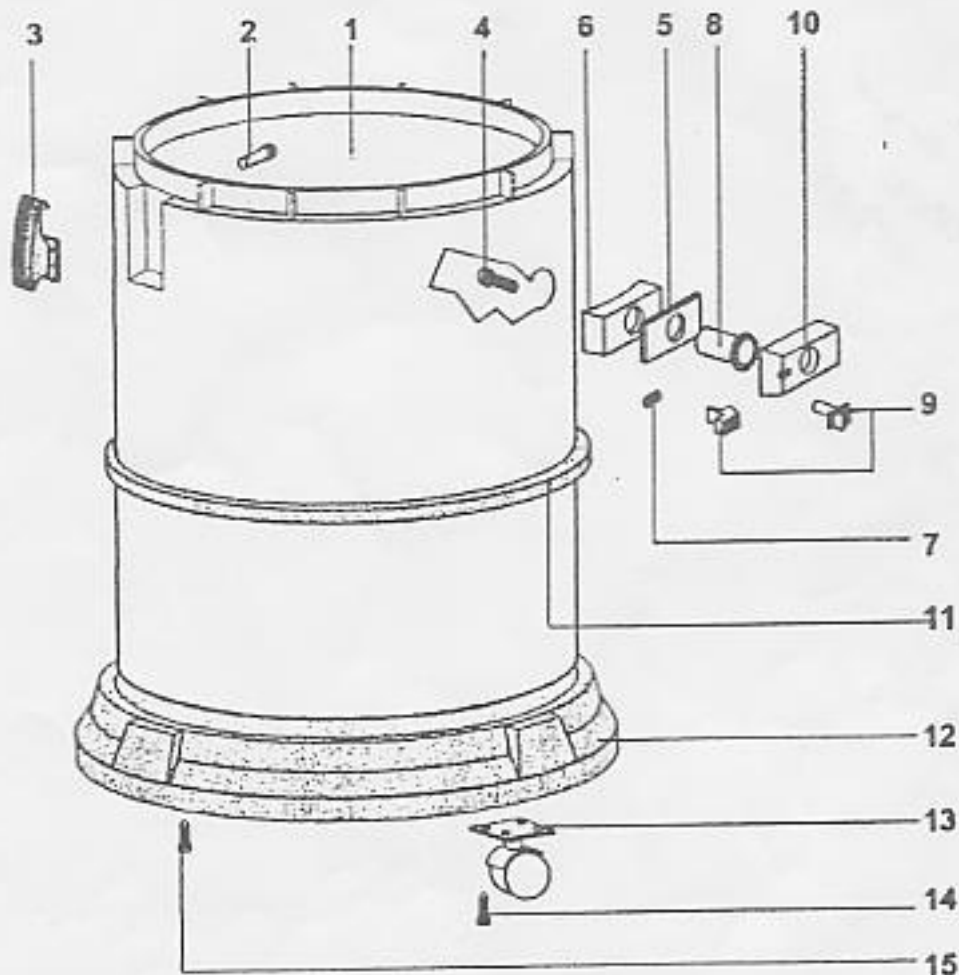

TANK COMPLETE MVW 23 PART No. 02751			
POSITION	PART No.	DESCRIPTION	QTY.
1	02750	TANK - NO FITTINGS	1
2	01300	COLUMBUS RIVET	4
3	01847/S	COMPLETE PLASTIC HOOK/S	2
4	01026	RAPIDFIX 5X30	4
5	02846	GASKET D.38	1
6	02586	GASKET R 205	1
7	02608	SPIRAL SPRING 99	1
8	02593	DEFLECTOR	1
9	02594	PUSH BUTTON (2 PART)	1
10	02583	INLET 99	1
11	02630	ANTI-SHOCK BAND 99	1
TROLLEY MVW 23 PART No. 03799			
12	03798	TROLLEY - NO WHEELS	1
13	02572	WHEEL D.42 W/SQUARE PLATE	5
14	02680	SCREW "TC" 4X15	20
15	02680	SCREW "TC" 4X15	5