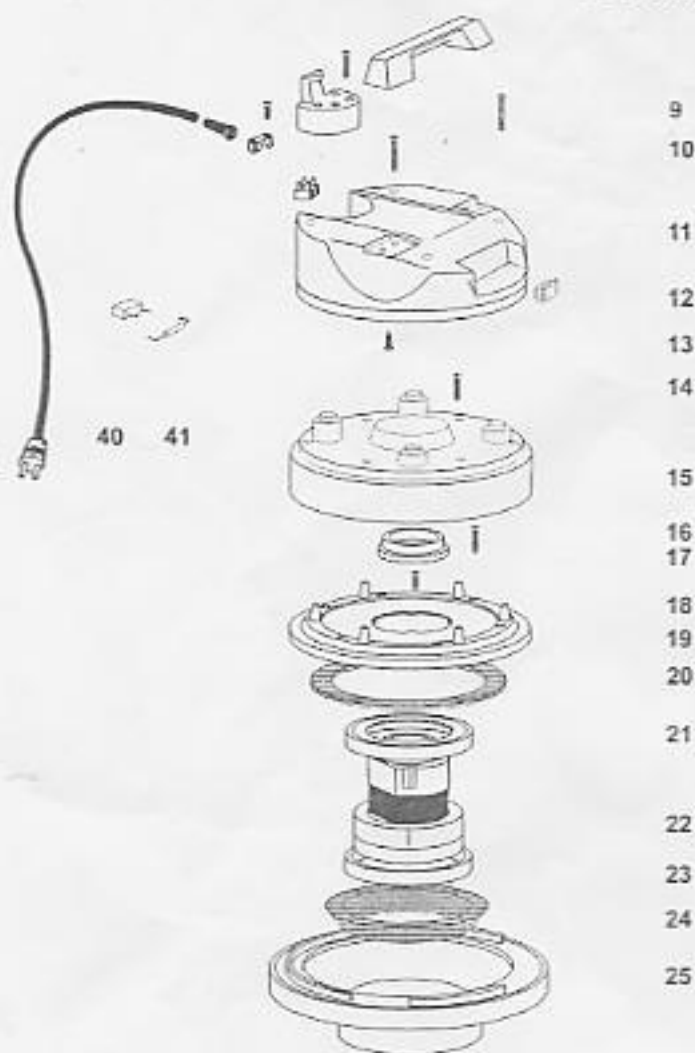

1 2 3 4 5 6 7 8

Wet Master MVW 15 & MVW 23

MOTOR HEAD - MVW 15/MVW 23 PART No. 2663			
POSITION	PART No.	DESCRIPTION	QTY.
1	00117 GB	ELECTRIC CORD 2X1 (GB)	1
2	00138	FAIRLEAD	1
3	00139	LOCKLEAD	1
4	01008	SCREW T.1/2 CROSS 5X20	2
5	00450	TERMINAL BLOCK	1
6	02589	HOOK 99	1
7	01025	RAPIDFIX 5X30	4
8	02588	HANDLE 99	1
9	01050	RAPIDFIX 5X35	2
10	01050	RAPIDFIX 5X35	2
11	02590	COVER 99	1
12	00326	SWITCH - SPLASHPROOF	1
13	01006	SCREW T.1/2 CROSS 5X20	4
14	01050	RAPIDFIX 5X35	6
15	02738	COVER W/O HOLES	1
16	02627	SCREW PAT TMT PHL 5X40	6
17	00310	MOTOR RING	1
18	01195	SCREW 4.8X19	4
19	02591	MOTOR-FASTENER 99	1
20	00320	WASHER PPI/30 MM 8 D 225X190	1
21	03660	"L" GASKET S/F	1
22	02051	MOTOR 1080 W.240 V.50 HZ	1
23	00119 M	"L" GASKET FOR MOTOR 1200 W.	1
24	03284	PROFILE RING MTP/60 20	1
25	01189 G	BASE 500	1
*	01101	CONNECTING WIRES	2
*	01108	CLIP	3
*	01103	FASTON	2
40	02049	CAPACITOR ANTLIAMMING /C	1
41	01121	RESISTANCE 1/2 WATT 680 K-OHM	1

TANK COMPLETE MVW 15 PART No. 02644/S			
POSITION	PART No.	DESCRIPTION	QTY.
1	02643	TANK - NO FITTINGS	1
2	01300	COLUMBUS RIVET	4
3	01847/S	COMPLETE PLASTIC HOOK/S	2
4	01025	RAPIDFIX 5X30	4
5	02846	GASKET D.38	1
6	02586	GASKET R 205	1
7	02608	SPIRAL SPRING 99	1
8	02593	DEFLECTOR	1
9	02594	PUSH BUTTON (2 PART)	1
10	02583	INLET 99	1
11	02630	ANTI-SHOCK BAND 99	1
12	02572	WHEEL D.42 W/SQUARE PLATE	4
13	02680	SCREW "TC" 4X15	16

TANK COMPLETE MVW 23 PART No. 02751			
POSITION	PART No.	DESCRIPTION	QTY.
1	02750	TANK - NO FITTINGS	1
2	01300	COLUMBUS RIVET	4
3	01847/S	COMPLETE PLASTIC HOOK/S	2
4	01026	RAPIDFIX 5X30	4
5	02846	GASKET D.38	1
6	02586	GASKET R 205	1
7	02608	SPIRAL SPRING 99	1
8	02593	DEFLECTOR	1
9	02594	PUSH BUTTON (2 PART)	1
10	02583	INLET 99	1
11	02630	ANTI-SHOCK BAND 99	1
TROLLEY MVW 23 PART No. 03799			
12	03798	TROLLEY - NO WHEELS	1
13	02572	WHEEL D.42 W/SQUARE PLATE	5
14	02680	SCREW "TC" 4X15	20
15	02680	SCREW "TC" 4X15	5