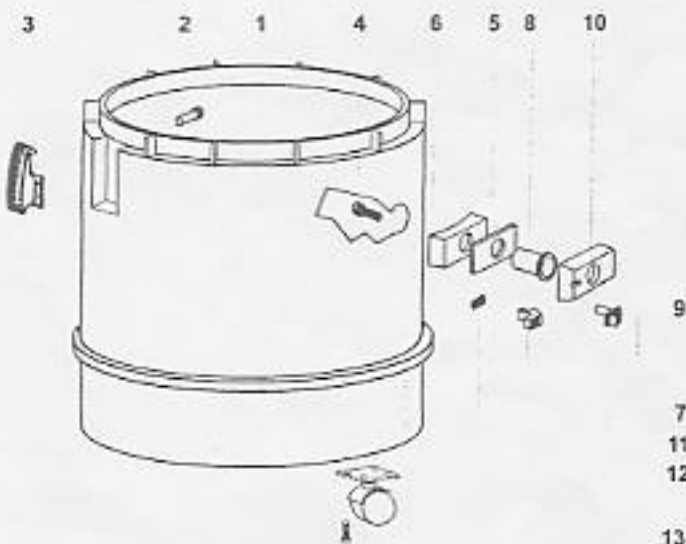

1 2 3 4 5 6 7 8

Wet Master MVW 15 & MVW 23

MOTOR HEAD - MVW 15/MVW 23 PART No. 2663			
POSITION	PART No.	DESCRIPTION	QTY.
1	00117 GB	ELECTRIC CORD 2X1 (GB)	1
2	00138	FAIRLEAD	1
3	00139	LOCKLEAD	1
4	01008	SCREW T.1/2 CROSS 5X20	2
5	00450	TERMINAL BLOCK	1
6	02589	HOOK 99	1
7	01025	RAPIDFIX 5X30	4
8	02588	HANDLE 99	1
9	01050	RAPIDFIX 5X35	2
10	01050	RAPIDFIX 5X35	2
11	02590	COVER 99	1
12	00326	SWITCH - SPLASHPROOF	1
13	01006	SCREW T.1/2 CROSS 5X20	4
14	01050	RAPIDFIX 5X35	6
15	02738	COVER W/O HOLES	1
16	02627	SCREW PAT TMT PHL 5X40	6
17	00310	MOTOR RING	1
18	01195	SCREW 4.8X19	4
19	02591	MOTOR-FASTENER 99	1
20	00320	WASHER PPI/30 MM 8 D 225X190	1
21	03660	"L" GASKET S/F	1
22	02051	MOTOR 1080 W.240 V.50 HZ	1
23	00119 M	"L" GASKET FOR MOTOR 1200 W.	1
24	03284	PROFILE RING MTP/60 20	1
25	01189 G	BASE 500	1
*	01101	CONNECTING WIRES	2
*	01108	CLIP	3
*	01103	FASTON	2
40	02049	CAPACITOR ANTLIAMMING /C	1
41	01121	RESISTANCE 1/2 WATT 680 K-OHM	1

TANK COMPLETE MVW 15 PART No. 02644/S			
POSITION	PART No.	DESCRIPTION	QTY.
1	02643	TANK - NO FITTINGS	1
2	01300	COLUMBUS RIVET	4
3	01847/S	COMPLETE PLASTIC HOOK/S	2
4	01025	RAPIDFIX 5X30	4
5	02846	GASKET D.38	1
6	02586	GASKET R 205	1
7	02608	SPIRAL SPRING 99	1
8	02593	DEFLECTOR	1
9	02594	PUSH BUTTON (2 PART)	1
10	02583	INLET 99	1
11	02630	ANTI-SHOCK BAND 99	1
12	02572	WHEEL D.42 W/SQUARE PLATE	4
13	02680	SCREW "TC" 4X15	16

TANK COMPLETE MVW 23 PART No. 02751			
POSITION	PART No.	DESCRIPTION	QTY.
1	02750	TANK - NO FITTINGS	1
2	01300	COLUMBUS RIVET	4
3	01847/S	COMPLETE PLASTIC HOOK/S	2
4	01026	RAPIDFIX 5X30	4
5	02846	GASKET D.38	1
6	02586	GASKET R 205	1
7	02608	SPIRAL SPRING 99	1
8	02593	DEFLECTOR	1
9	02594	PUSH BUTTON (2 PART)	1
10	02583	INLET 99	1
11	02630	ANTI-SHOCK BAND 99	1
TROLLEY MVW 23 PART No. 03799			
12	03798	TROLLEY - NO WHEELS	1
13	02572	WHEEL D.42 W/SQUARE PLATE	5
14	02680	SCREW "TC" 4X15	20
15	02680	SCREW "TC" 4X15	5