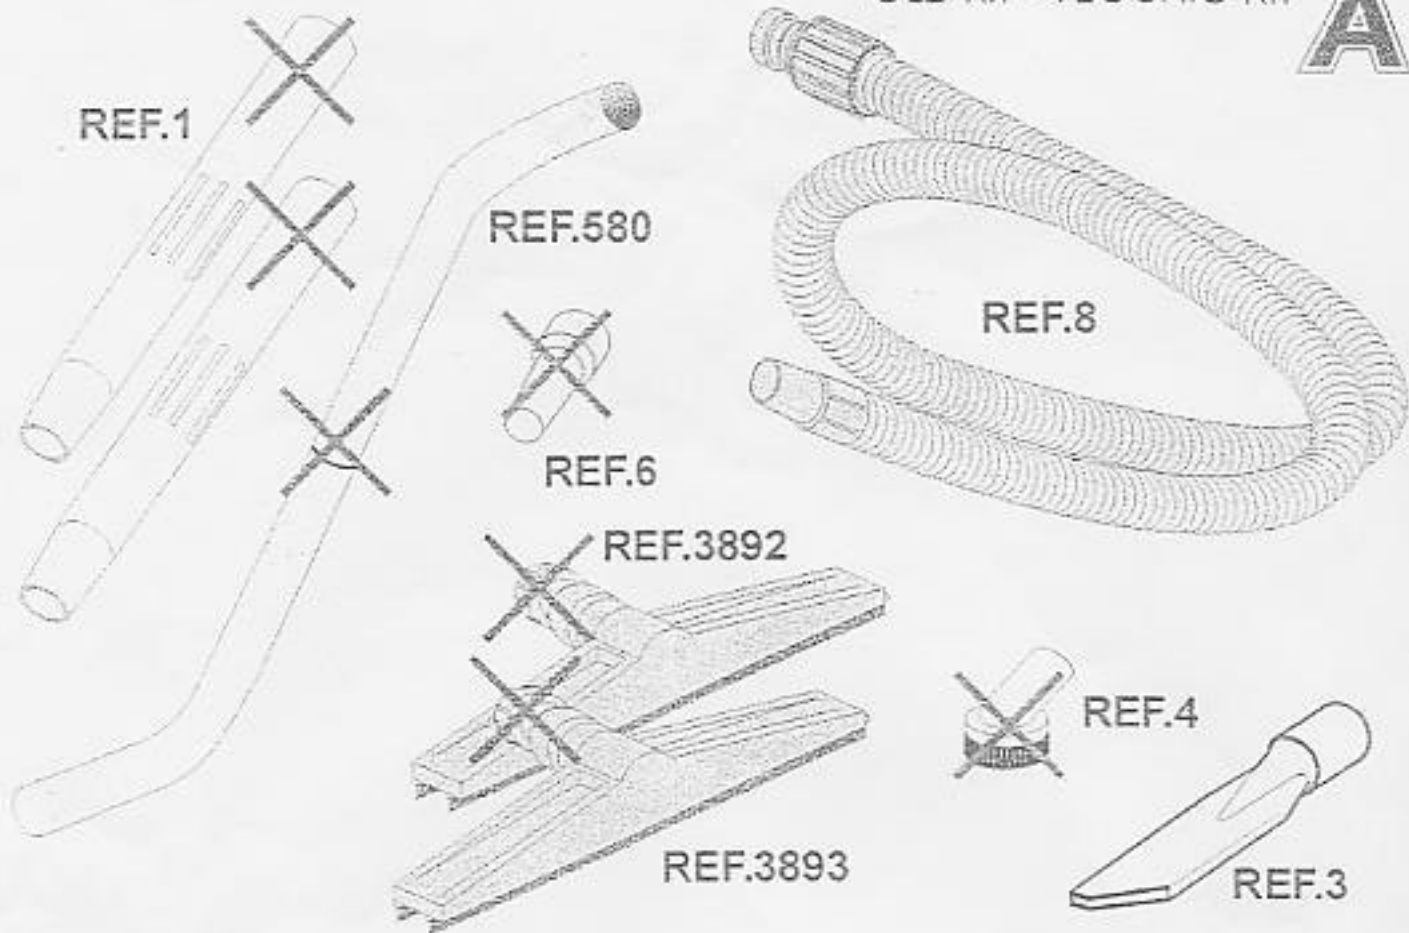

OLD KIT - VECCHIO KIT

A