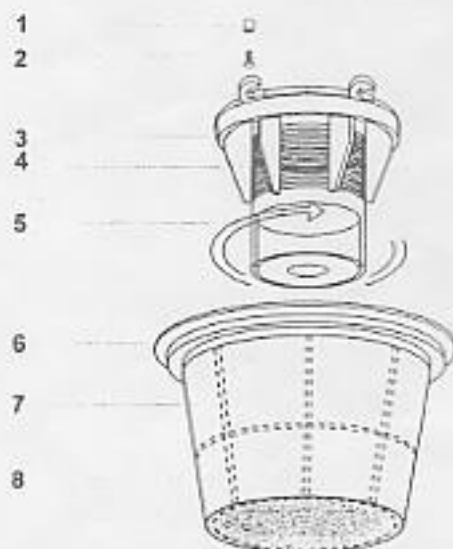

1 2 3 4 5 6 7 8

Wet Master MVW 15 & MVW 23

MOTOR HEAD - MVW 15/MVW 23 PART No. 2663			
POSITION	PART No.	DESCRIPTION	QTY.
1	00117 GB	ELECTRIC CORD 2X1 (GB)	1
2	00138	FAIRLEAD	1
3	00139	LOCKLEAD	1
4	01008	SCREW T.1/2 CROSS 5X20	2
5	00450	TERMINAL BLOCK	1
6	02589	HOOK 99	1
7	01025	RAPIDFIX 5X30	4
8	02588	HANDLE 99	1
9	01050	RAPIDFIX 5X35	2
10	01050	RAPIDFIX 5X35	2
11	02590	COVER 99	1
12	00326	SWITCH - SPLASHPROOF	1
13	01006	SCREW T.1/2 CROSS 5X20	4
14	01050	RAPIDFIX 5X35	6
15	02738	COVER W/O HOLES	1
16	02627	SCREW PAT TMT PHL 5X40	6
17	00310	MOTOR RING	1
18	01195	SCREW 4.8X19	4
19	02591	MOTOR-FASTENER 99	1
20	00320	WASHER PPI/30 MM 8 D 225X190	1
21	03660	"L" GASKET S/F	1
22	02051	MOTOR 1080 W.240 V.50 HZ	1
23	00119 M	"L" GASKET FOR MOTOR 1200 W.	1
24	03284	PROFILE RING MTP/60 20	1
25	01189 G	BASE 500	1
*	01101	CONNECTING WIRES	2
*	01108	CLIP	3
*	01103	FASTON	2
40	02049	CAPACITOR ANTLIAMMING /C	1
41	01121	RESISTANCE 1/2 WATT 680 K-OHM	1

FILTER GROUP MVW 15/MVW 23 PART No. 04244			
POSITION	PART No.	DESCRIPTION	QTY.
1	03706	SPACER 8	4
2	03156	SCREW PAT TMT PHL 5x20 INOX	4
3	02823	HIGHER ANTIFOAM BODY 99	1
4	03138	NET FILTER 0,4 D.90 H=45	1
5	02575	HIGHER FLOAT 99	1
6	00123	FILTER RING 300	1
7	02860	CONICAL POLYESTER FILTER 300	1
8	02859	CONICAL BASKET 300	1
6+7+8	02860/A	POLYESTER FILTER COMPLETE	

TANK COMPLETE MVW 15 PART No. 02644/S			
POSITION	PART No.	DESCRIPTION	QTY.
1	02643	TANK - NO FITTINGS	1
2	01300	COLUMBUS RIVET	4
3	01847/S	COMPLETE PLASTIC HOOK/S	2
4	01025	RAPIDFIX 5X30	4
5	02846	GASKET D.38	1
6	02586	GASKET R 205	1
7	02608	SPIRAL SPRING 99	1
8	02593	DEFLECTOR	1
9	02594	PUSH BUTTON (2 PART)	1
10	02583	INLET 99	1
11	02630	ANTI-SHOCK BAND 99	1
12	02572	WHEEL D.42 W/SQUARE PLATE	4
13	02680	SCREW "TC" 4X15	16